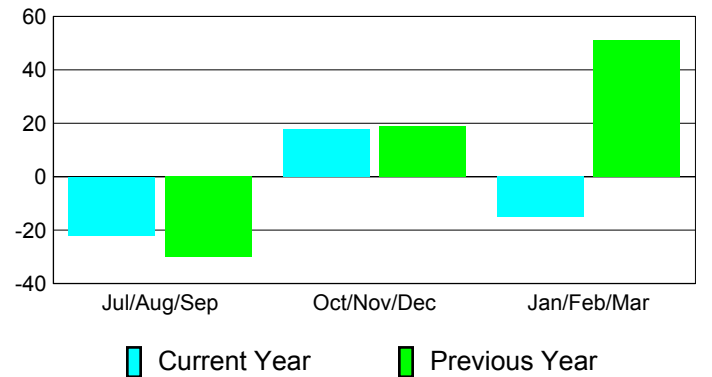

**Membership Results
2010-2011**

**Membership
2009-2010**

Month	Net Memb Goal	Actual New Memb	Actual Dropped Memb	Gain/Loss of Memb	Gain/Loss of Memb
Jul/Aug/Sep	17	35	-57	-22	-30
Oct/Nov/Dec	25	85	-67	18	19
Jan/Feb/Mar	25	50	-65	-15	51
Totals	67	170	-189	-19	40

Membership Results 2010-2011

Goal, New, Dropped, Gain/Loss

Comparison of Membership Gain/Loss

Current Year Compared to the Previous Year

Gender Comparison 2010-2011

Jul/Aug/Sep

Oct/Nov/Dec

Jan/Feb/Mar