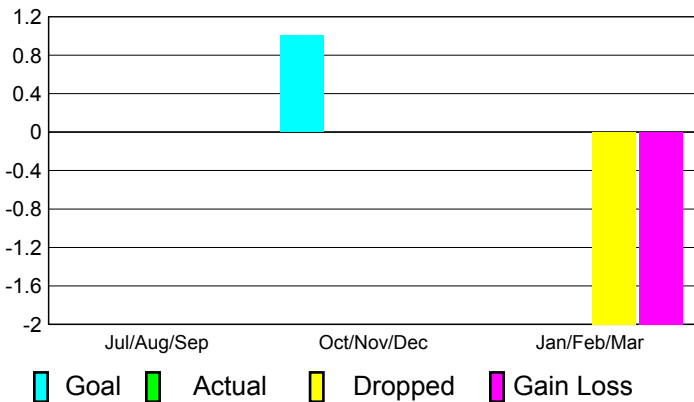

2010-2011 GMT Reports for District (or Undistricted) **District LC 5**

GMT: **Mr. Edison Karnopp**

Location: **BRAZIL**

GMT CA: **3**

CLUBS

**Club Results
2010-2011**

**Clubs
2009-2010**

Month	New Club Goal	Actual New Clubs	Actual Dropped Clubs	Gain/Loss of Clubs	Gain/Loss of Clubs
Jul/Aug/Sep	0	0	0	0	0
Oct/Nov/Dec	1	0	0	0	1
Jan/Feb/Mar	0	0	-2	-2	1
Totals	1	0	-2	-2	2

Club Results 2010-2011

Goal, New, Dropped, Gain/Loss

Comparison of Club Gain/Loss

Current Year Compared to the Previous Year

YTD Status Quo Clubs 2010-2011

Status Quo Clubs Compared to Status Quo Members

MEMBERSHIP