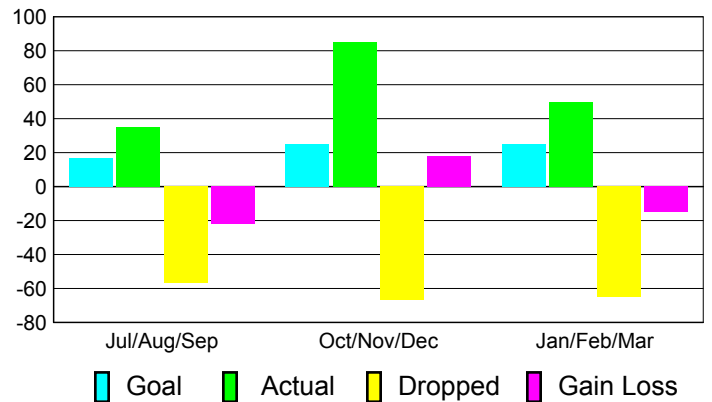

Membership Results 2010-2011

Goal, New, Dropped, Gain/Loss

Comparison of Membership Gain/Loss

Current Year Compared to the Previous Year